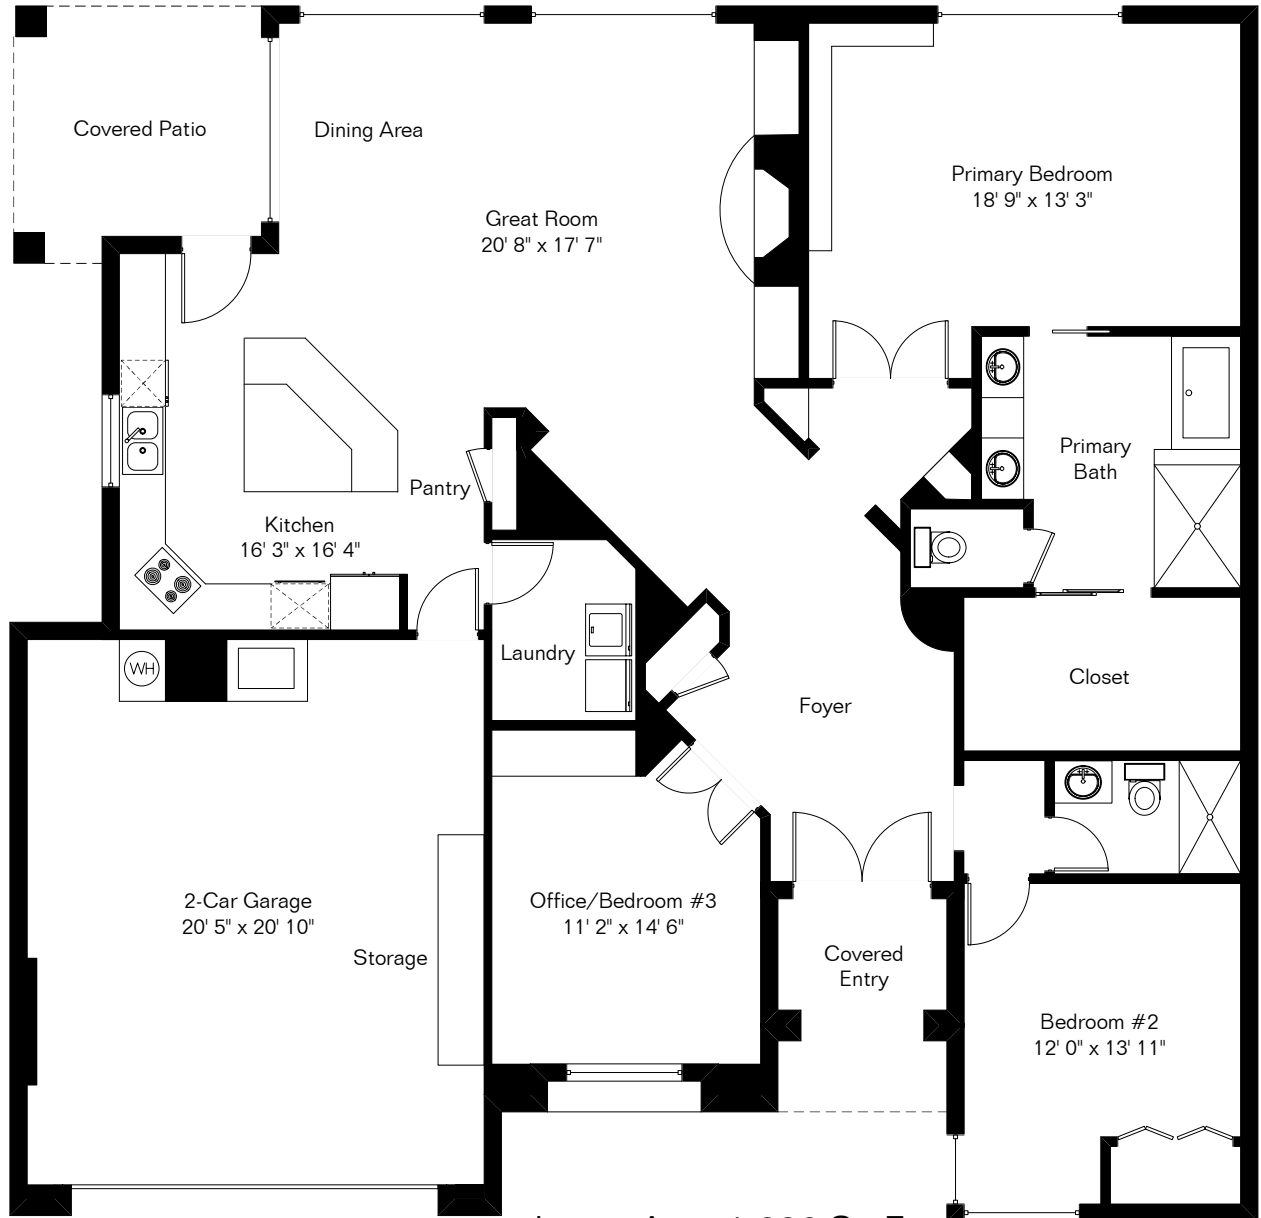

The square footages and room size information are deemed to be reliable but are not guaranteed and should be independently verified. This drawing is for marketing purposes only.

# 4862 N Bonita Ridge Ave

Living Area 1,986 Sq Ft  
Covered Entry 68 Sq Ft  
Covered Patio 112 Sq Ft  
Garage 521 Sq Ft

Site Visit November 2024

Copyright 2024 Floor Plans First! LLC  
All Rights Reserved.